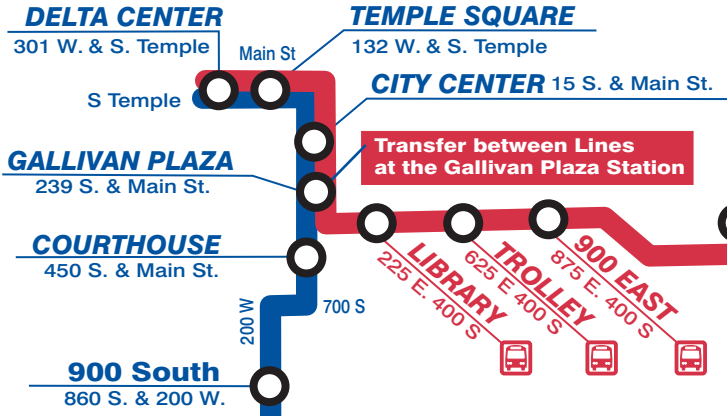

SALT LAKE CITY

UNIVERSITY LINE

SOUTH SALT LAKE

SANDY/SALT LAKE LINE

LEGEND

Sandy Salt Lake Line

University Line

Stations

Connecting Bus Routes

Station Park & Ride Lots (Free Parking)

Map not to scale

- 1300 South BALLPARK**
1300 S. & 180 W.
- 2100 South CENTRAL POINTE**
2100 S. & 221 W.
- 3300 South MILLCREEK**
3300 S. & 210 W.
- 3900 South MEADOWBROOK**
3900 S. & 188 W.
- 4400 South MURRAY NORTH**
Fireclay Ave. (4400 S.) & 71 W.
- 5300 South MURRAY CENTRAL**
Vine St. (5144 S.) & Cottonwood St. (140 W.)
- 6400 South FASHION PLACE WEST**
Winchester St. (6400 S.) & 222 W.
- 7200 South MIDVALE FORT UNION**
7250 S. & 180 W.
- 7800 South MIDVALE CENTER**
7720 S. & 95 W.
- 9000 South HISTORIC SANDY**
9000 S. & 165 E.
- 9400 South SANDY EXPO**
9400 S. & 115 E.
- 10000 South SANDY CIVIC CENTER**
Sego Lily Dr. (9800 S.) & 115 E.
UTAH COUNTY TRANSFER STATION

MURRAY

MIDVALE

SANDY

Free Fare Zone

RIDE FREE if you enter and exit the Bus, Train or Paratransit within the boundaries of the **FREE FARE ZONE**