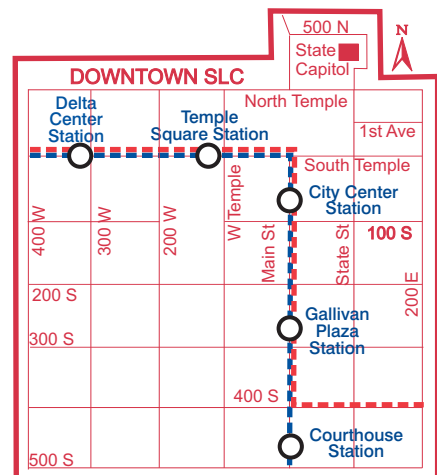

SALT LAKE CITY

UNIVERSITY LINE

SOUTH SALT LAKE

SANDY/SALT LAKE LINE

LEGEND

Sandy Salt Lake Line

University Line

Stations

Connecting Bus Routes

Station Park & Ride Lots (Free Parking)

Map not to scale

- 1300 South BALLPARK**
1300 S. & 180 W.
- 2100 South CENTRAL POINTE**
2100 S. & 221 W.
- 3300 South MILLCREEK**
3300 S. & 210 W.
- 3900 South MEADOWBROOK**
3900 S. & 188 W.
- 4400 South MURRAY NORTH**
Fireclay Ave. (4400 S.) & 71 W.
- 5300 South MURRAY CENTRAL**
Vine St. (5144 S.) & Cottonwood St. (140 W.)
- 6400 South FASHION PLACE WEST**
Winchester St. (6400 S.) & 222 W.
- 7200 South MIDVALE FORT UNION**
7250 S. & 180 W.
- 7800 South MIDVALE CENTER**
7720 S. & 95 W.
- 9000 South HISTORIC SANDY**
9000 S. & 165 E.
- 9400 South SANDY EXPO**
9400 S. & 115 E.
- 10000 South SANDY CIVIC CENTER**
Sego Lily Dr. (9800 S.) & 115 E.
UTAH COUNTY TRANSFER STATION

MURRAY

MIDVALE

SANDY

Free Fare Zone

RIDE FREE if you enter and exit the Bus, Train or Paratransit within the boundaries of the **FREE FARE ZONE**